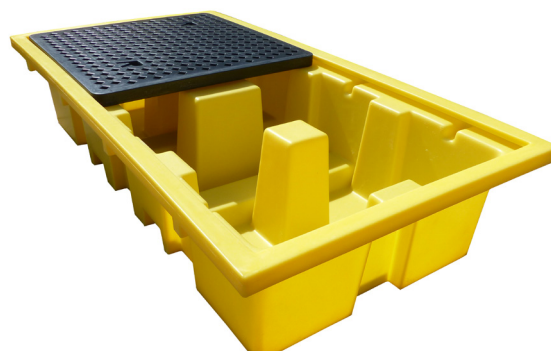

IBC Spill Pallet - BB2

PRODUCT OVERVIEW

Backed by our 3 year guarantee

This robust spill pallet allows you to store 2 x 1000ltr IBCs side by side on the plastic mesh deck. The large capacity complies with all the UK regulations relating to sump capacities.

You will require an appropriate size/capacity forklift truck to offload this item from the delivery vehicle. Our standard delivery doesn't include any offloading.

-  100% polyethylene for chemical compatibility
-  Removable plastic grid for easy clean-up
-  Forklift pockets to aid transportation
-  UV Stabilised

SPECIFICATIONS

CODE	EXTERNAL SIZE (L x W x H)	NO OF CONTAINERS	SUMP CAPACITY	COLOUR	TARE WEIGHT	UDL
BB2	2560mm x 1350mm x 510mm	2 x 1000ltr	1140ltr	Yellow	105kg	3000kg

IBC Spill Pallet - BB2

PACKING SIZE INFORMATION